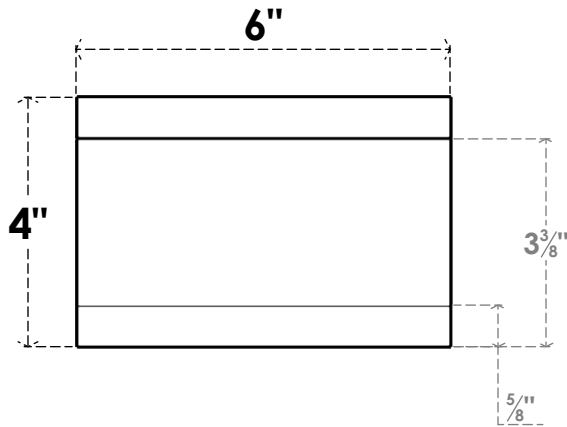

# ITEM NUMBER: RFTURO060X04000X28000X004BUR00RCPR

6"W X 4"H X 28"L TIMBERTHANE ROUGH CEDAR BURLINGTON FAUX WOOD OPEN RAFTER TAIL, 4"L END, PRIMED TAN

## SIDE PROFILE