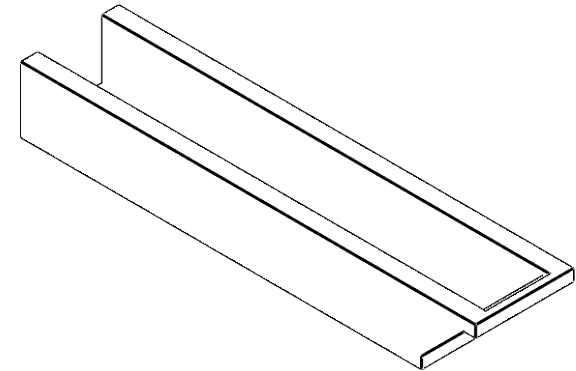

ISOMETRIC

GENERATED DATE : 03/02/2023

EKENA MILLWORK
2300 WEST MAIN ST.
CLARKSVILLE, TX 75426
TOLL FREE: 866-607-0453
WWW.EKENAMILLWORK.COM

NOTES

1. INSTALLATION TO BE COMPLETED IN ACCORDANCE WITH MANUFACTURER'S SPECIFICATIONS.
2. DRAWING MAY NOT BE TO SCALE
3. THIS DRAWING IS INTENDED FOR DESIGN AND PLANNING PURPOSES ONLY.
4. ALL INFORMATION CONTAINED HEREIN WAS CURRENT AT THE TIME OF DEVELOPMENT BUT MUST BE REVIEWED AND APPROVED BY THE PRODUCT MANUFACTURER TO BE CONSIDERED ACCURATE.
5. TIMBERTHANE ARCHITECTURAL PRODUCTS ARE MADE FROM HIGH DENSITY URETHANE AND COME FACTORY PRIMED