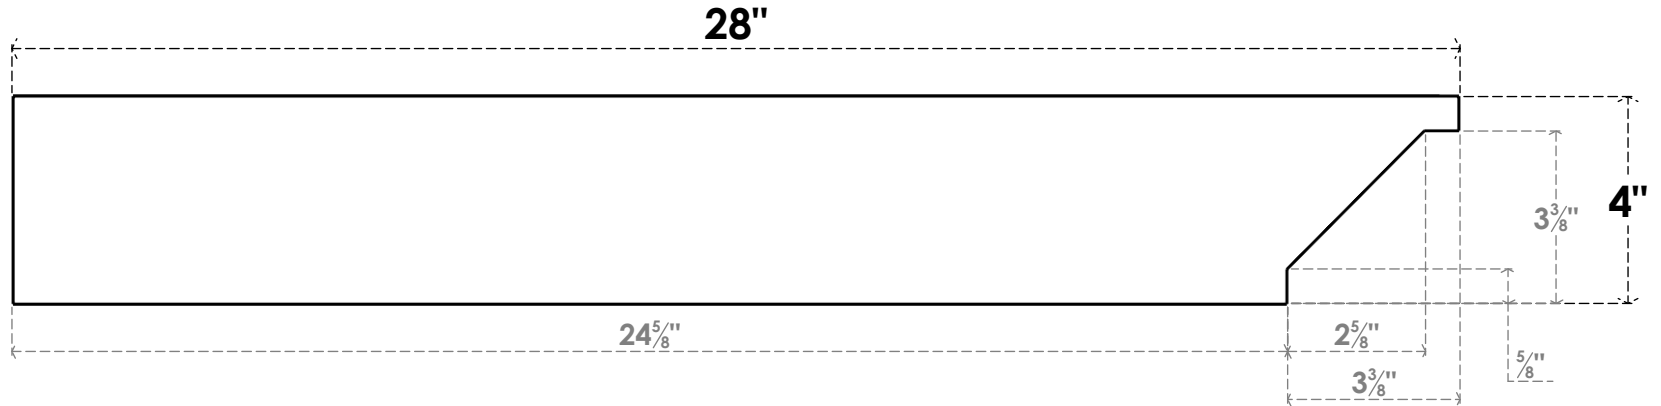

# ITEM NUMBER: RFTURO060X04000X28000X004BUR00RCPR

6"W X 4"H X 28"L TIMBERTHANE ROUGH CEDAR BURLINGTON FAUX WOOD OPEN RAFTER TAIL, 4"L END, PRIMED TAN

## SIDE PROFILE